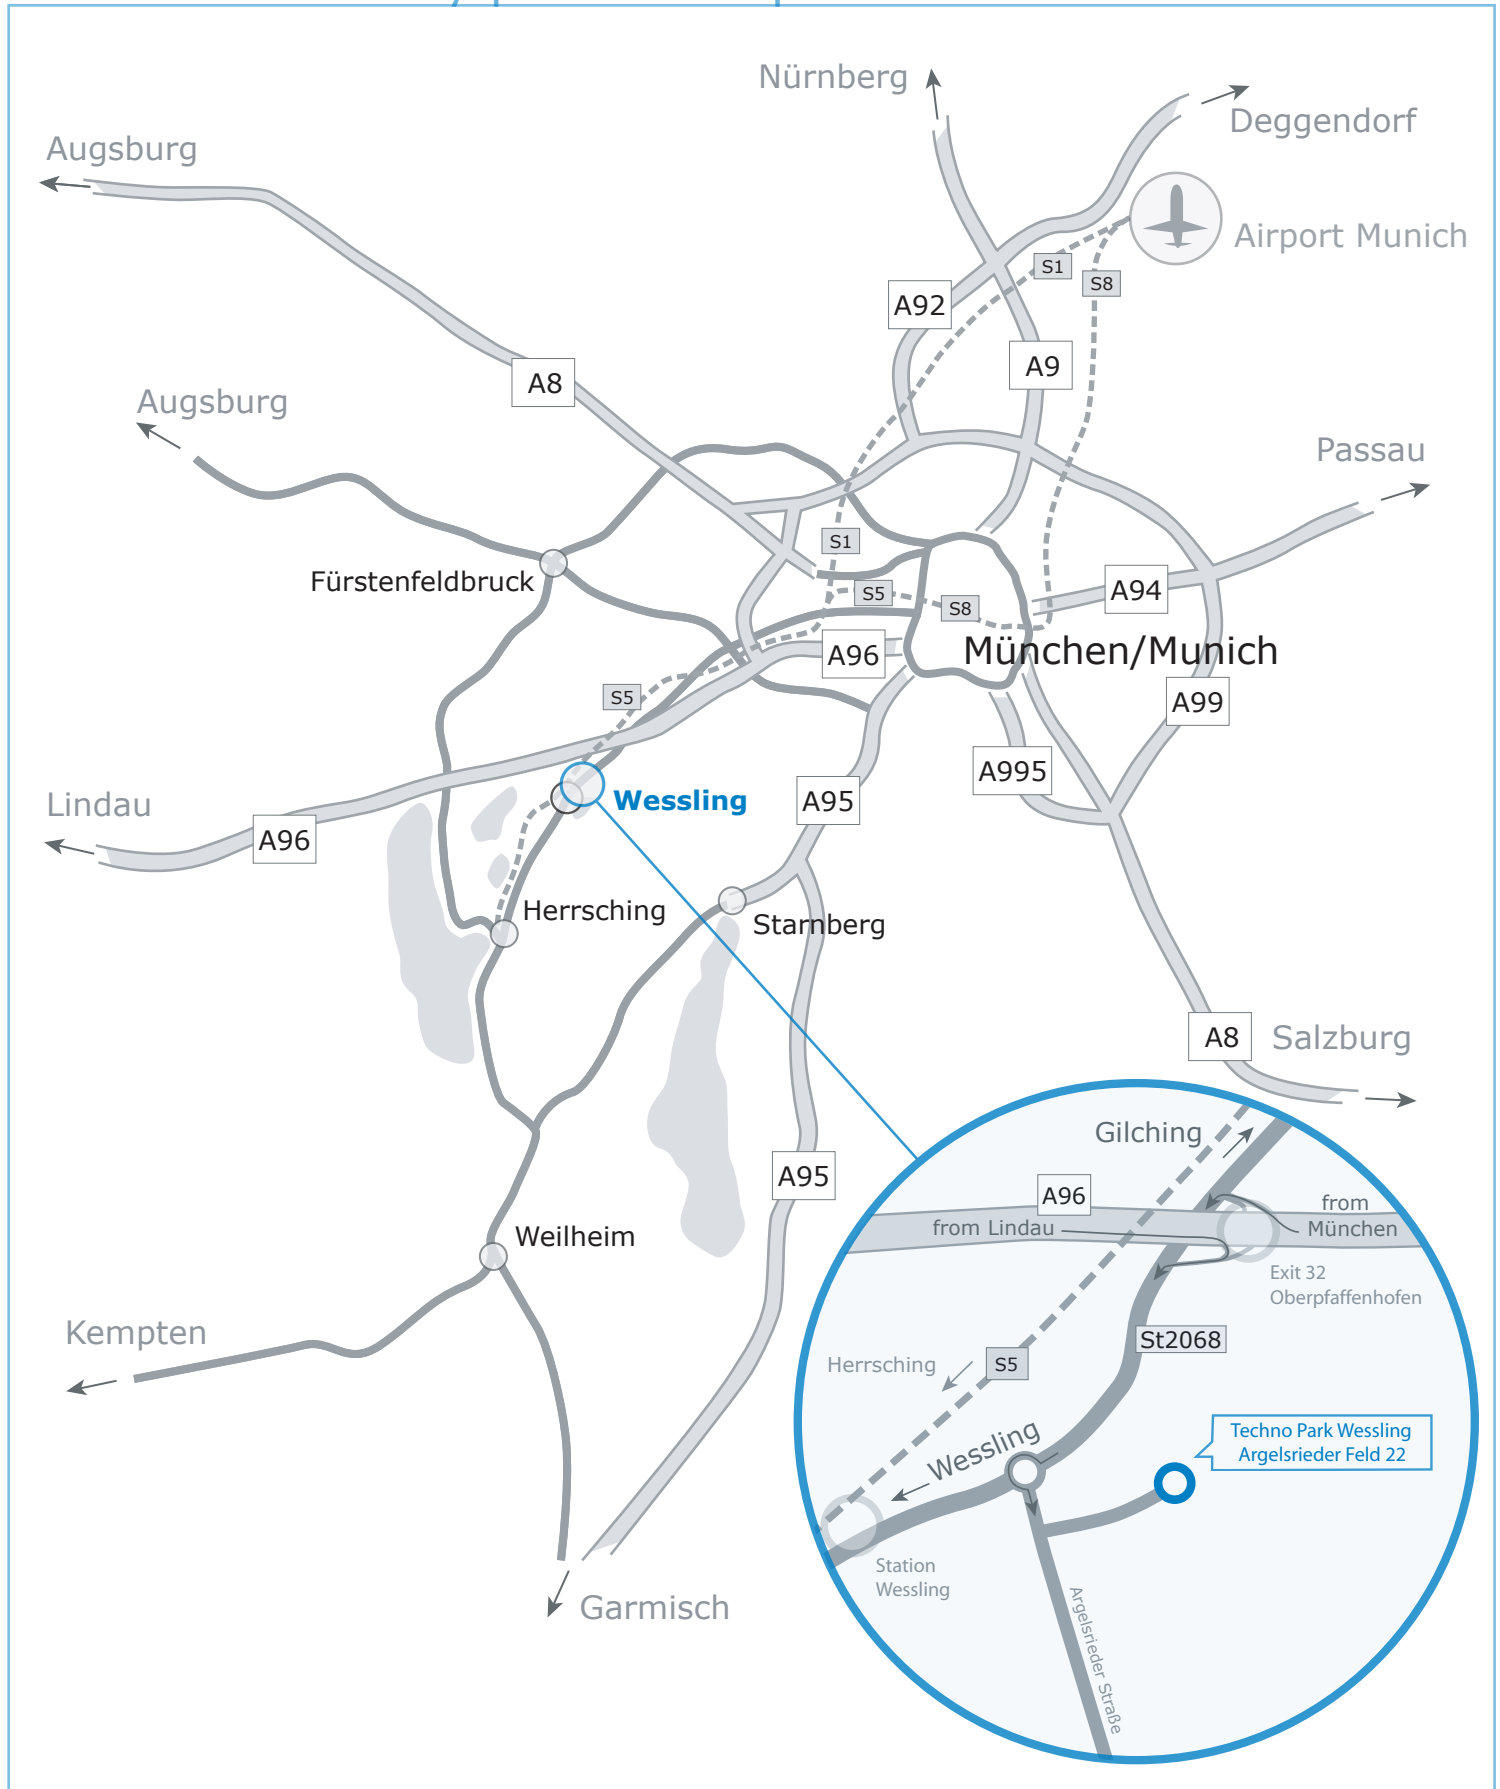

## How to reach us by public transportation

- ❑ At the Munich Airport take the suburban train S1 or S8 towards ‚München-Hauptbahnhof‘
- ❑ At the main station ‚Hauptbahnhof‘ take line S5 towards ‚Herrsching‘
- ❑ Leave at Wessling station. From here you may take a taxi for the remaining 2,5 km (Taxi Steiner, Tel. 08153 - 95 35 40 or 0175 - 524 15 24) or you give us a call to pick you up
- ❑ You may also take a taxi from Munich Airport to Wessling (more than one hour) or from downtown Munich to Wessling (more than half an hour)